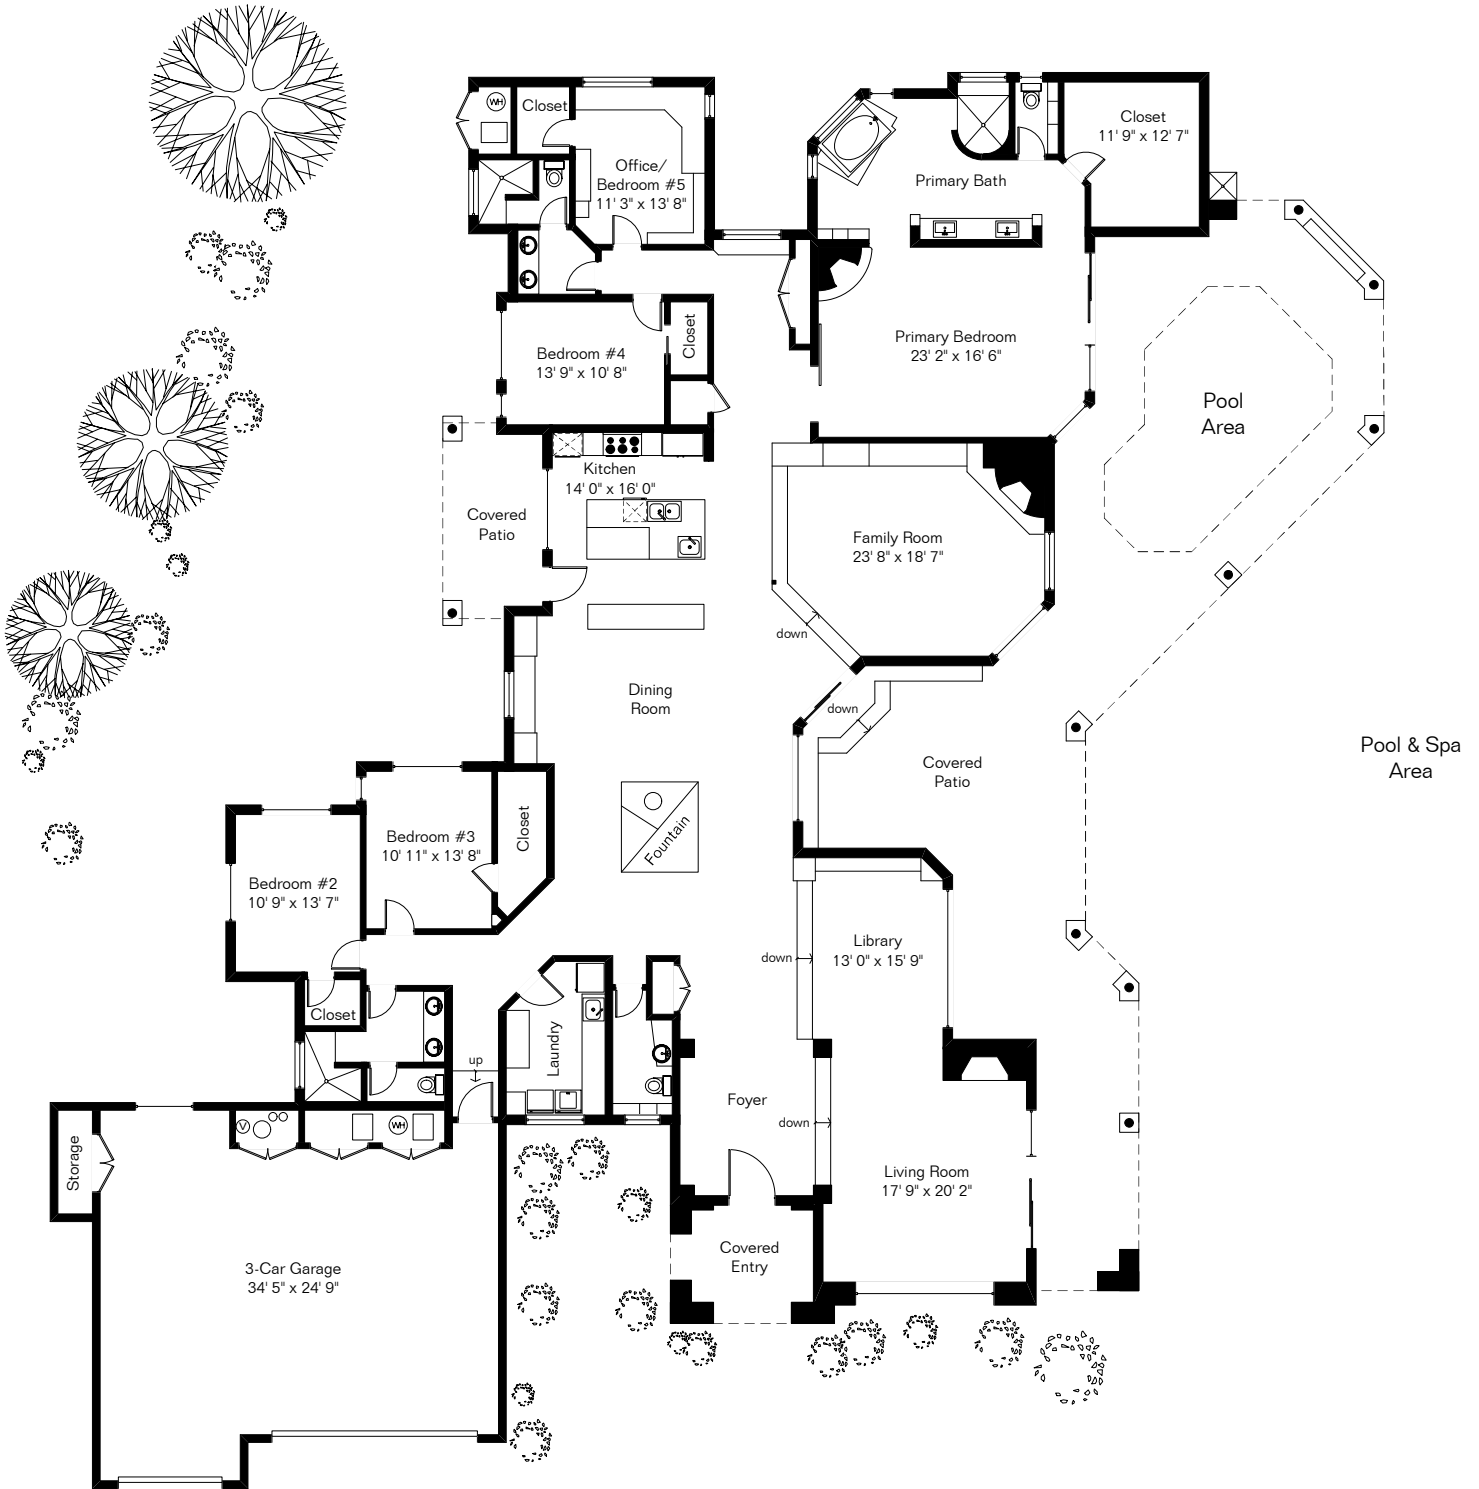

The square footages and room size information are deemed to be reliable but are not guaranteed and should be independently verified. This drawing is for marketing purposes only.

# 13550 E Sahuaro Sunset Rd

Living Area 4,948 Sq Ft  
Garage 1,133 Sq Ft

Site Visit September 2018

Copyright 2022 Floor Plans First! LLC  
All Rights Reserved.

Floor Plans First!  
See the Floor Plan First!  
FloorPlansFirst.com  
(520) 881-1500